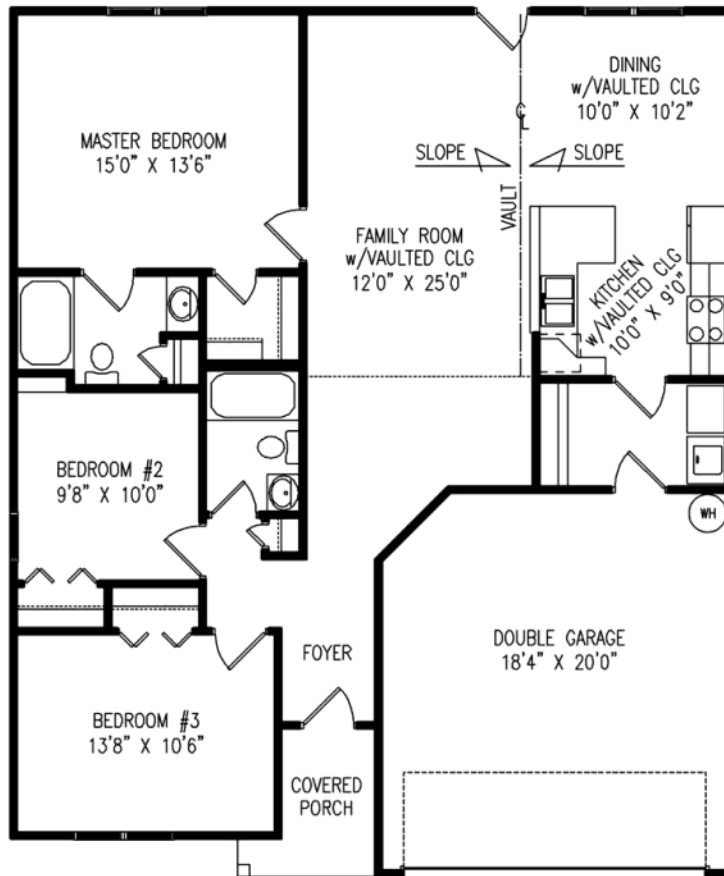

Plan C

SQUARE FOOTAGE	
HEAT/COOL	1320
GARAGE	376
PORCH	45
TOTAL	1741